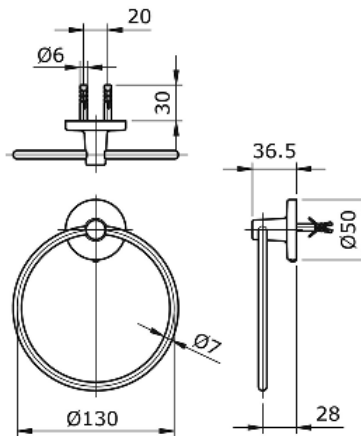

TOTO

Perfection by Design

Type No. : TS115SB
Description : Towel Ring
Size : Ø130mm

Technical Specification :

Copyright © W. ATELIER SDN. BHD., All rights reserved.

All photos and specification in this brochure are only for illustration and do not necessarily represent the final standard specification. Manufacturer reserve the rights to make further improvements and changes, where appropriate during design development. Therefore, they shall not form part of an offer or contract.