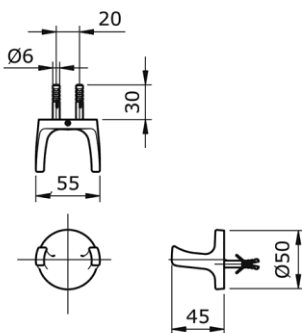

TOTO

Perfection by Design

Type No. : TS118WSB
Description : Double Robe Hook

Technical Specification :

Copyright © W. ATELIER SDN. BHD., All rights reserved.

All photos and specification in this brochure are only for illustration and do not necessarily represent the final standard specification. Manufacturer reserve the rights to make further improvements and changes, where appropriate during design development. Therefore, they shall not form part of an offer or contract.