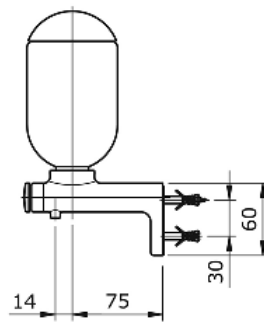

TOTO

Perfection by Design

Type No. : TS125R
Description : Wall Hung Liquid Soap Dispenser

Technical Specification :

Copyright © W. ATELIER SDN. BHD., All rights reserved.

All photos and specification in this brochure are only for illustration and do not necessarily represent the final standard specification. Manufacturer reserve the rights to make further improvements and changes, where appropriate during design development. Therefore, they shall not form part of an offer or contract.