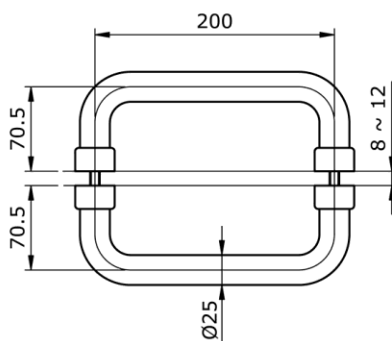

TOTO

Perfection by Design

Type No. : TX10A
Description : Shower Room Door
Handle
Length : 200mm

Technical Specification :

Copyright © W. ATELIER SDN. BHD., All rights reserved.

All photos and specification in this brochure are only for illustration and do not necessarily represent the final standard specification. Manufacturer reserve the rights to make further improvements and changes, where appropriate during design development. Therefore, they shall not form part of an offer or contract.