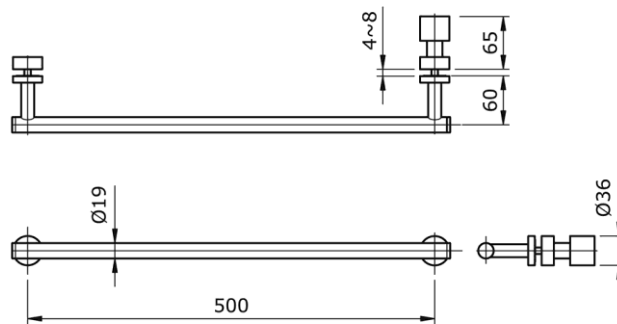

TOTO

Perfection by Design

Type No. : TX10AES
Description : TOTO Ego II
Shower Room Door
Handle With Towel Bar
Length : 500mm

Technical Specification :

Copyright © W. ATELIER SDN. BHD., All rights reserved.