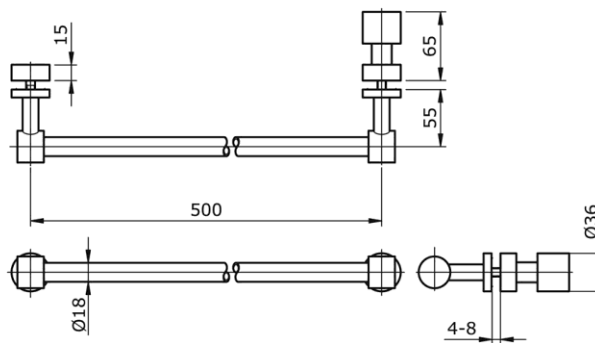

TOTO

Perfection by Design

Type No. : TX10AEZ
Description : Shower Room Door
Handle With Towel Bar
Length : 500mm

Technical Specification :

Copyright © W. ATELIER SDN. BHD., All rights reserved.

All photos and specification in this brochure are only for illustration and do not necessarily represent the final standard specification. Manufacturer reserve the rights to make further improvements and changes, where appropriate during design development. Therefore, they shall not form part of an offer or contract.