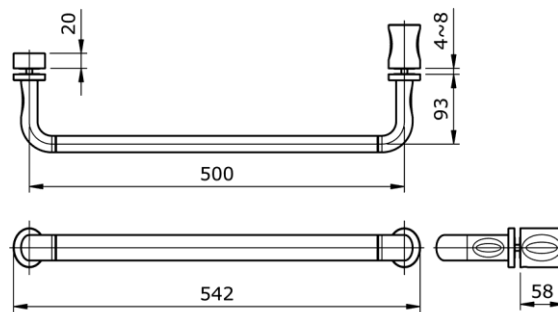

TOTO

Perfection by Design

Type No. : TX10AQ
Description : TOTO Le Muse
Shower Room Door
Handle With Towel Bar
Length : 500mm

Technical Specification :

Copyright © W. ATELIER SDN. BHD., All rights reserved.