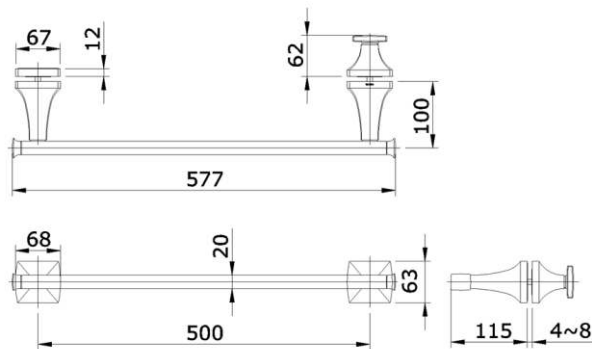

TOTO

Perfection by Design

Type No. : TX10AW
Description : TOTO Wenzal
Shower Room Door
Handle With Towel Bar
Length : 500mm

Technical Specification :

Copyright © W. ATELIER SDN. BHD., All rights reserved.