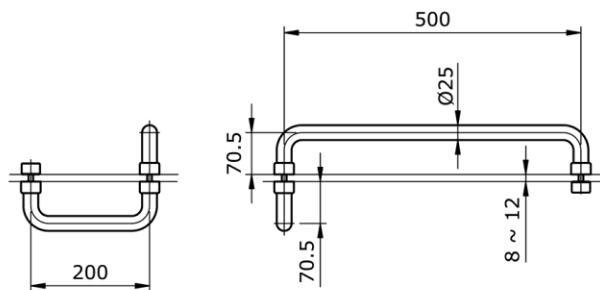

TOTO

Perfection by Design

Type No. : TX10B
Description : Shower Room Door
Handle With Towel Bar
Length : 200mm x
500mm

Technical Specification :

Copyright © W. ATELIER SDN. BHD., All rights reserved.

All photos and specification in this brochure are only for illustration and do not necessarily represent the final standard specification. Manufacturer reserve the rights to make further improvements and changes, where appropriate during design development. Therefore, they shall not form part of an offer or contract.