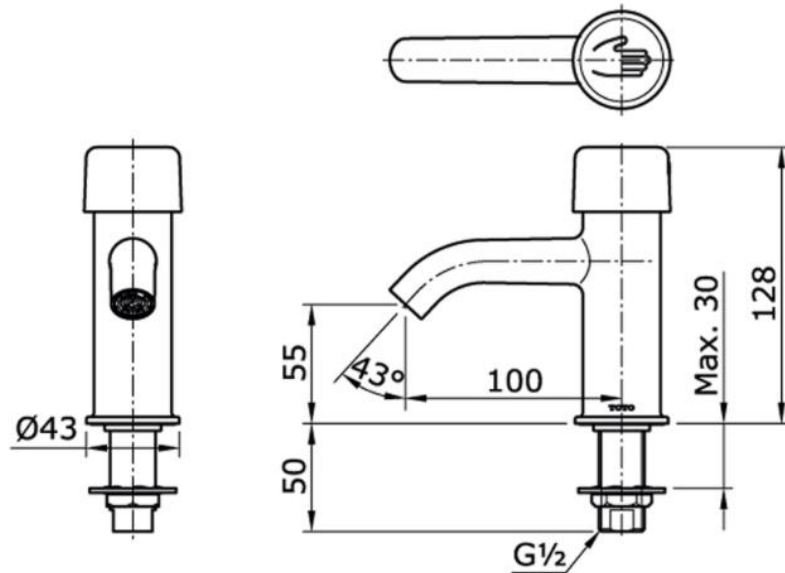

TOTO

Perfection by Design

Type No. : TX402SV1
Description : Stopvalve body only

Technical Specification :

Copyright © W. ATELIER SDN. BHD., All rights reserved.

All photos and specification in this brochure are only for illustration and do not necessarily represent the final standard specification. Manufacturer reserve the rights to make further improvements and changes, where appropriate during design development. Therefore, they shall not form part of an offer or contract.