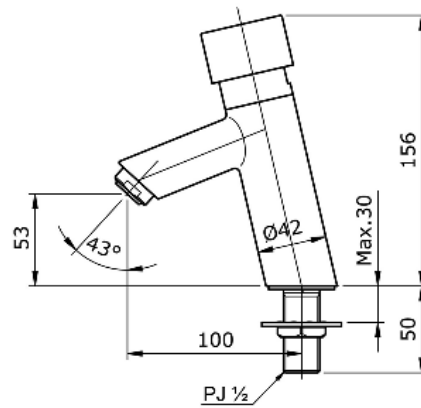

TOTO

Perfection by Design

Type No. : TX126LE
Description : Self Closing Lavatory
Faucet (Cold Water Only)

Technical Specification :

Copyright © W. ATELIER SDN. BHD., All rights reserved.

All photos and specification in this brochure are only for illustration and do not necessarily represent the final standard specification. Manufacturer reserve the rights to make further improvements and changes, where appropriate during design development. Therefore, they shall not form part of an offer or contract.