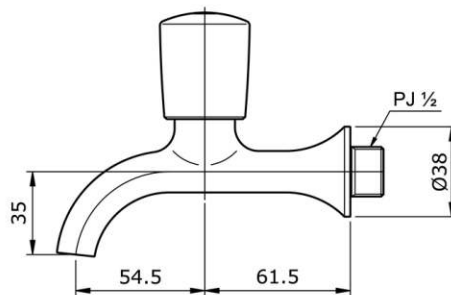

Copyright © W. ATELIER SDN. BHD., All rights reserved.

All photos and specification in this brochure are only for illustration and do not necessarily represent the final standard specification. Manufacturer reserve the rights to make further improvements and changes, where appropriate during design development. Therefore, they shall not form part of an offer or contract.