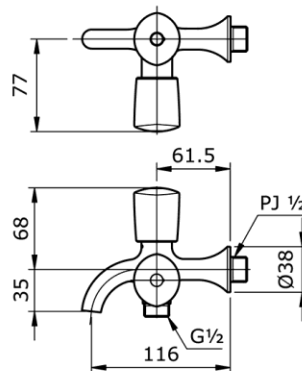

Copyright © W. ATELIER SDN. BHD., All rights reserved.

All photos and specification in this brochure are only for illustration and do not necessarily represent the final standard specification. Manufacturer reserve the rights to make further improvements and changes, where appropriate during design development. Therefore, they shall not form part of an offer or contract.