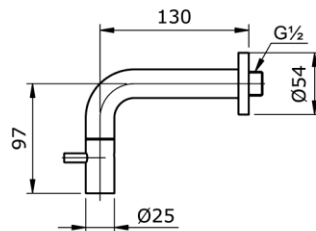

TOTO

Perfection by Design

Type No. : TX133L
Description : Wall Type Lavatory
Faucet (Cold Water Only)

Technical Specification :

Copyright © W. ATELIER SDN. BHD., All rights reserved.

All photos and specification in this brochure are only for illustration and do not necessarily represent the final standard specification. Manufacturer reserve the rights to make further improvements and changes, where appropriate during design development. Therefore, they shall not form part of an offer or contract.