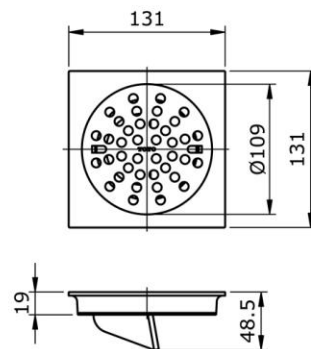

TOTO

Perfection by Design

Type No. : TX1CV2
Description : Floor Drain With Mosquito Trap

Technical Specification :

Copyright © W. ATELIER SDN. BHD., All rights reserved.

All photos and specification in this brochure are only for illustration and do not necessarily represent the final standard specification. Manufacturer reserve the rights to make further improvements and changes, where appropriate during design development. Therefore, they shall not form part of an offer or contract.