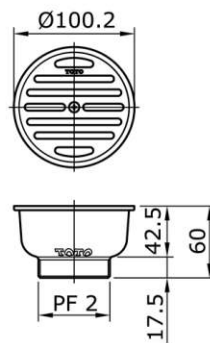

Copyright © W. ATELIER SDN. BHD., All rights reserved.

All photos and specification in this brochure are only for illustration and do not necessarily represent the final standard specification. Manufacturer reserve the rights to make further improvements and changes, where appropriate during design development. Therefore, they shall not form part of an offer or contract.