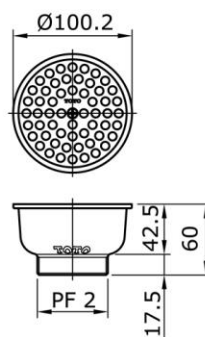

Copyright © W. ATELIER SDN. BHD., All rights reserved.

All photos and specification in this brochure are only for illustration and do not necessarily represent the final standard specification. Manufacturer reserve the rights to make further improvements and changes, where appropriate during design development. Therefore, they shall not form part of an offer or contract.