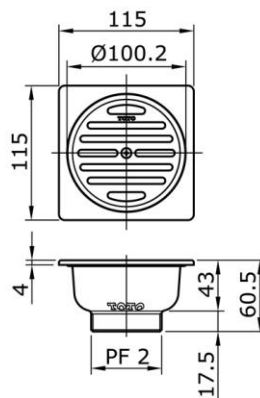

TOTO

Perfection by Design

Type No. : TX1DB
Description : Floor Drain With Square Flange (for 2" G.I. Pipe) (115 x 115 mm)

Technical Specification :

Copyright © W. ATELIER SDN. BHD., All rights reserved.

All photos and specification in this brochure are only for illustration and do not necessarily represent the final standard specification. Manufacturer reserve the rights to make further improvements and changes, where appropriate during design development. Therefore, they shall not form part of an offer or contract.