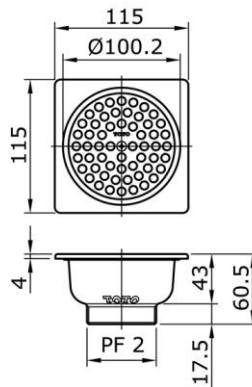

TOTO

Perfection by Design

Type No. : TX1DBV1
Description : Floor Drain With Square Flange (for 2" G.I. Pipe) (115 x 115 mm)

Technical Specification :

Copyright © W. ATELIER SDN. BHD., All rights reserved.