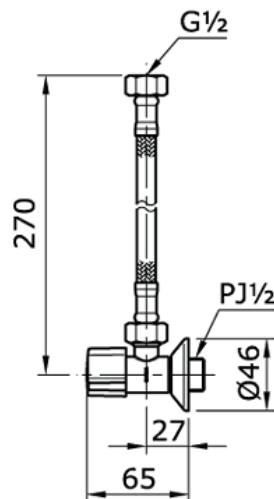

TOTO

Perfection by Design

Type No. : TX277S
Description : Stop Valve With Heavy Duty Flexible Hose

Technical Specification :

TX277S

Copyright © W. ATELIER SDN. BHD., All rights reserved.

All photos and specification in this brochure are only for illustration and do not necessarily represent the final standard specification. Manufacturer reserve the rights to make further improvements and changes, where appropriate during design development. Therefore, they shall not form part of an offer or contract.