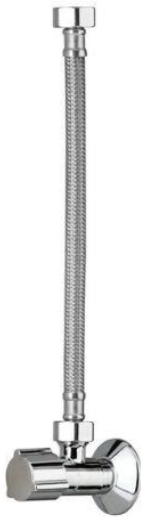

TOTO

Perfection by Design

Type No. : TX277S
Description : Stop Valve With Heavy Duty Flexible Hose

Technical Specification :

TX277S

Copyright © W. ATELIER SDN. BHD., All rights reserved.

All photos and specification in this brochure are only for illustration and do not necessarily represent the final standard specification. Manufacturer reserve the rights to make further improvements and changes, where appropriate during design development. Therefore, they shall not form part of an offer or contract.