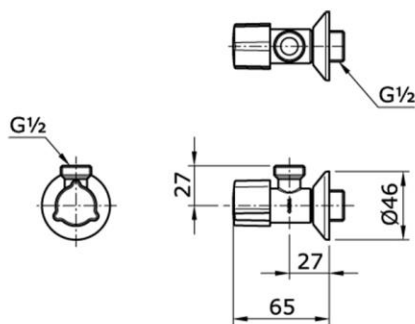

TOTO

Perfection by Design

Type No. : TX277SV1
Description : Stop Valve without Flexible Hose

Technical Specification :

Copyright © W. ATELIER SDN. BHD., All rights reserved.

All photos and specification in this brochure are only for illustration and do not necessarily represent the final standard specification. Manufacturer reserve the rights to make further improvements and changes, where appropriate during design development. Therefore, they shall not form part of an offer or contract.