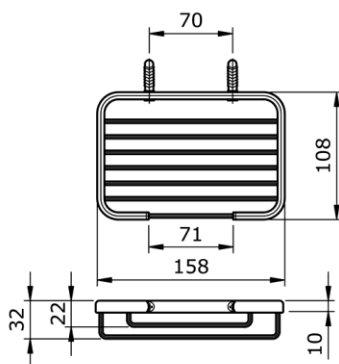

TOTO

Perfection by Design

Type No. : TX2BV1B
Description : Soap Basket
Size : 158 x 108mm

Technical Specification :

Copyright © W. ATELIER SDN. BHD., All rights reserved.

All photos and specification in this brochure are only for illustration and do not necessarily represent the final standard specification. Manufacturer reserve the rights to make further improvements and changes, where appropriate during design development. Therefore, they shall not form part of an offer or contract.