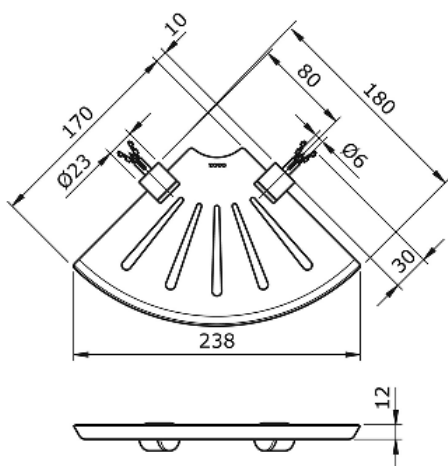

TOTO

Perfection by Design

Type No. : TX2C
Description : Corner Soap Dish
Size : 238 x 180 x 180mm

Technical Specification :

Copyright © W. ATELIER SDN. BHD., All rights reserved.

All photos and specification in this brochure are only for illustration and do not necessarily represent the final standard specification. Manufacturer reserve the rights to make further improvements and changes, where appropriate during design development. Therefore, they shall not form part of an offer or contract.