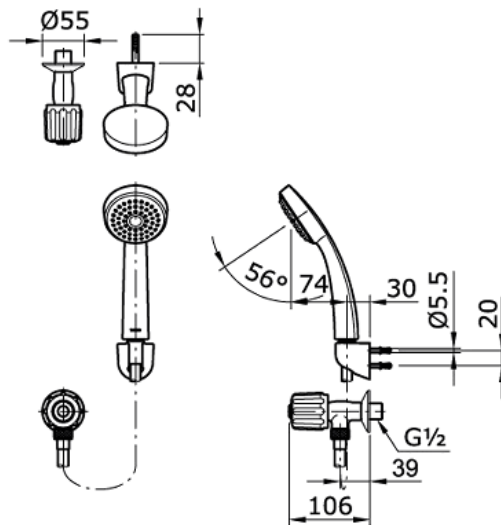

TOTO

Perfection by Design

Type No. : TX402SN
Description : Hand Shower Set With Stop Valve (Cold Water Only)

Technical Specification :

Copyright © W. ATELIER SDN. BHD., All rights reserved.

All photos and specification in this brochure are only for illustration and do not necessarily represent the final standard specification. Manufacturer reserve the rights to make further improvements and changes, where appropriate during design development. Therefore, they shall not form part of an offer or contract.