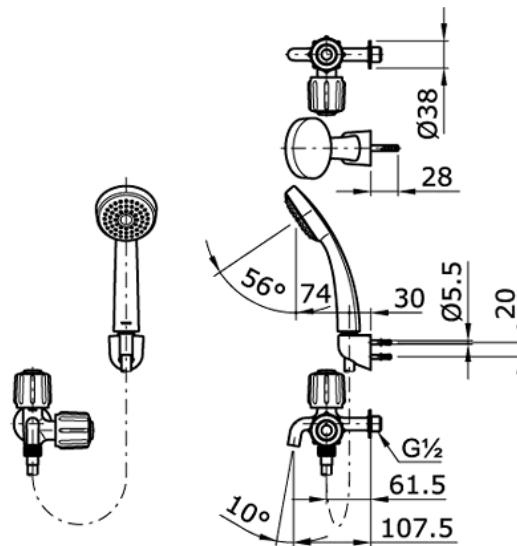

TOTO

Perfection by Design

Type No. : TX423SN
Description : Hand Shower Set With Sink Tap (Cold Water Only)

Technical Specification :

Copyright © W. ATELIER SDN. BHD., All rights reserved.

All photos and specification in this brochure are only for illustration and do not necessarily represent the final standard specification. Manufacturer reserve the rights to make further improvements and changes, where appropriate during design development. Therefore, they shall not form part of an offer or contract.