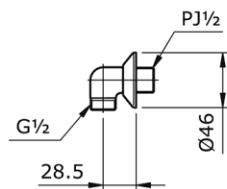

Copyright © W. ATELIER SDN. BHD., All rights reserved.

All photos and specification in this brochure are only for illustration and do not necessarily represent the final standard specification. Manufacturer reserve the rights to make further improvements and changes, where appropriate during design development. Therefore, they shall not form part of an offer or contract.