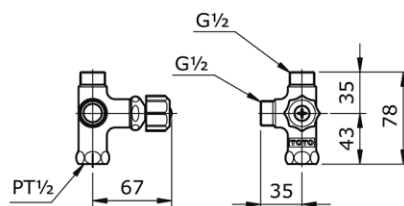

TOTO

Perfection by Design

Type No. : TX434S
Description : Stop Valve With Two Outlets

Technical Specification :

Copyright © W. ATELIER SDN. BHD., All rights reserved.

All photos and specification in this brochure are only for illustration and do not necessarily represent the final standard specification. Manufacturer reserve the rights to make further improvements and changes, where appropriate during design development. Therefore, they shall not form part of an offer or contract.