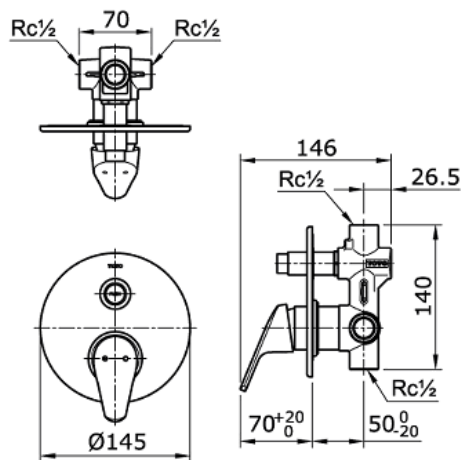

TOTO

Perfection by Design

Type No. : TX442KEA
Description : TOTO EA
Single Lever Bath &
Shower Mixer With
Diverter

Technical Specification :

Copyright © W. ATELIER SDN. BHD., All rights reserved.

All photos and specification in this brochure are only for illustration and do not necessarily represent the final standard specification. Manufacturer reserve the rights to make further improvements and changes, where appropriate during design development. Therefore, they shall not form part of an offer or contract.