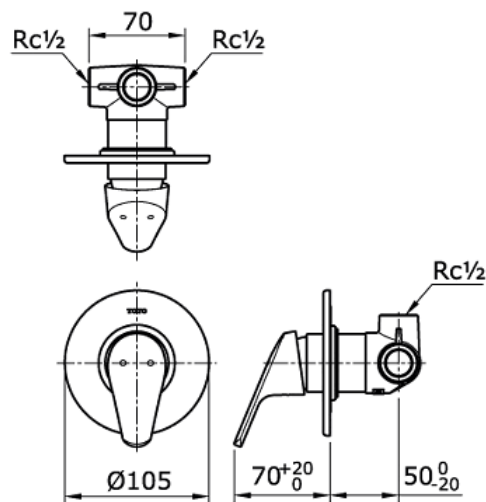

Copyright © W. ATELIER SDN. BHD., All rights reserved.

All photos and specification in this brochure are only for illustration and do not necessarily represent the final standard specification. Manufacturer reserve the rights to make further improvements and changes, where appropriate during design development. Therefore, they shall not form part of an offer or contract.