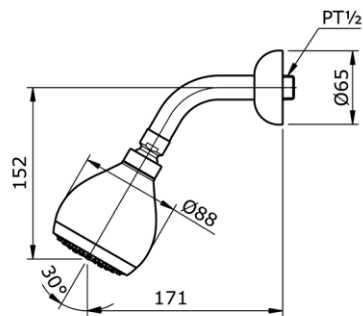

Copyright © W. ATELIER SDN. BHD., All rights reserved.

All photos and specification in this brochure are only for illustration and do not necessarily represent the final standard specification. Manufacturer reserve the rights to make further improvements and changes, where appropriate during design development. Therefore, they shall not form part of an offer or contract.