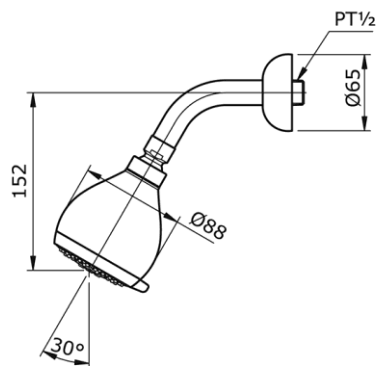

TOTO

Perfection by Design

Type No. : TX466SM
Description : Fixed Shower Head

Technical Specification :

Copyright © W. ATELIER SDN. BHD., All rights reserved.

All photos and specification in this brochure are only for illustration and do not necessarily represent the final standard specification. Manufacturer reserve the rights to make further improvements and changes, where appropriate during design development. Therefore, they shall not form part of an offer or contract.