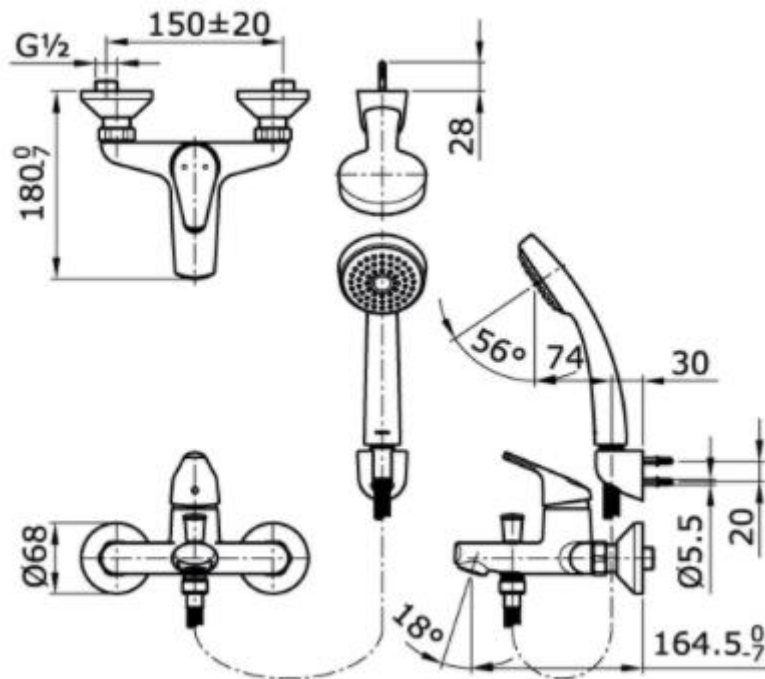

TOTO

Perfection by Design

Type No. : TX471KEA
Description : Single Lever Bath & Shower Set

Technical Specification :

Copyright © W. ATELIER SDN. BHD., All rights reserved.

All photos and specification in this brochure are only for illustration and do not necessarily represent the final standard specification. Manufacturer reserve the rights to make further improvements and changes, where appropriate during design development. Therefore, they shall not form part of an offer or contract.