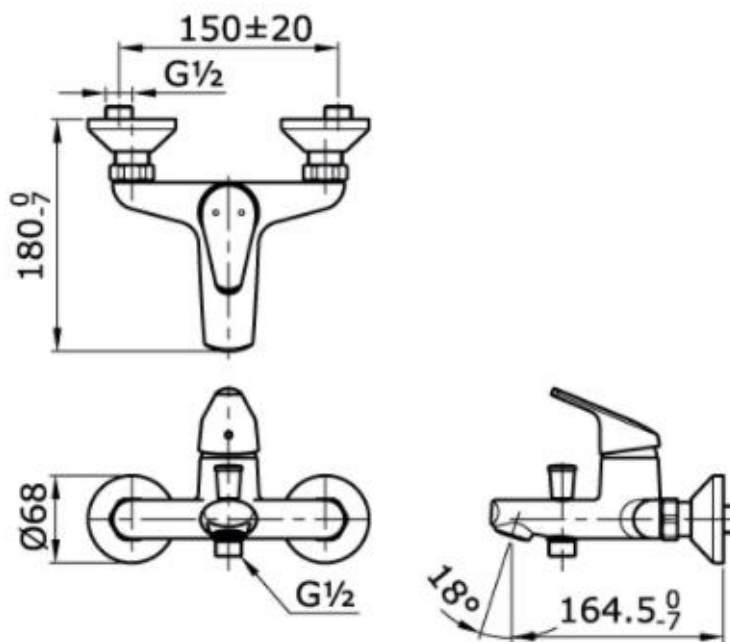

TOTO

Perfection by Design

Type No. : TX471KEAV1
Description : Single Lever Bath & Shower Only

Technical Specification :

Copyright © W. ATELIER SDN. BHD., All rights reserved.

All photos and specification in this brochure are only for illustration and do not necessarily represent the final standard specification. Manufacturer reserve the rights to make further improvements and changes, where appropriate during design development. Therefore, they shall not form part of an offer or contract.