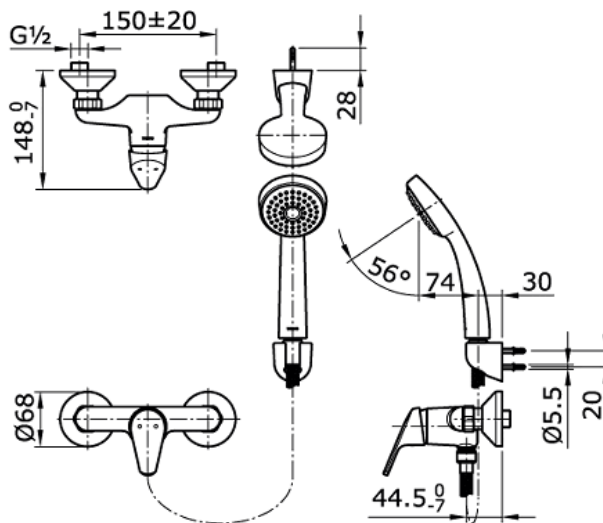

Copyright © W. ATELIER SDN. BHD., All rights reserved.

All photos and specification in this brochure are only for illustration and do not necessarily represent the final standard specification. Manufacturer reserve the rights to make further improvements and changes, where appropriate during design development. Therefore, they shall not form part of an offer or contract.