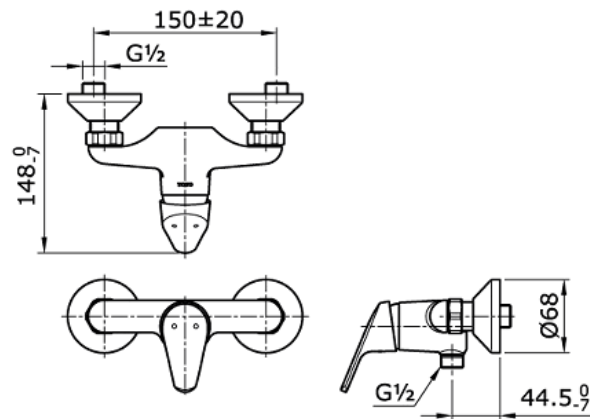

TOTO

Perfection by Design

Type No. : TX474KEAV1
Description : TOTO EA
Single Lever Shower
Mixer (Without Hand
Shower Set)

Technical Specification :

Copyright © W. ATELIER SDN. BHD., All rights reserved.

All photos and specification in this brochure are only for illustration and do not necessarily represent the final standard specification. Manufacturer reserve the rights to make further improvements and changes, where appropriate during design development. Therefore, they shall not form part of an offer or contract.