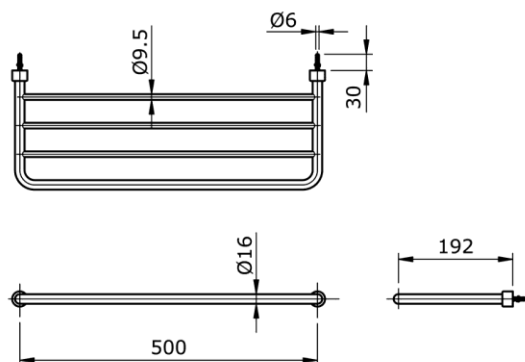

Technical Specification :

Copyright © W. ATELIER SDN. BHD., All rights reserved.

All photos and specification in this brochure are only for illustration and do not necessarily represent the final standard specification. Manufacturer reserve the rights to make further improvements and changes, where appropriate during design development. Therefore, they shall not form part of an offer or contract.