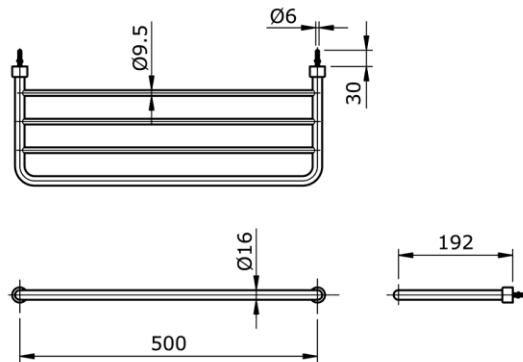

TOTO

Perfection by Design

Type No. : TX4B
Description : Towel Shelf
(Length 660mm x
202mm)

Technical Specification :

Copyright © W. ATELIER SDN. BHD., All rights reserved.

All photos and specification in this brochure are only for illustration and do not necessarily represent the final standard specification. Manufacturer reserve the rights to make further improvements and changes, where appropriate during design development. Therefore, they shall not form part of an offer or contract.