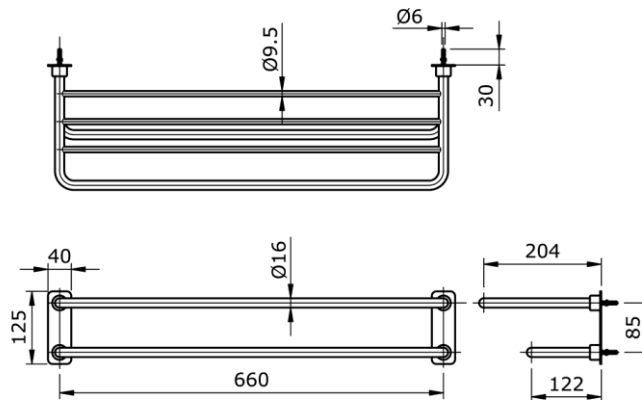

Technical Specification :

Copyright © W. ATELIER SDN. BHD., All rights reserved.

All photos and specification in this brochure are only for illustration and do not necessarily represent the final standard specification. Manufacturer reserve the rights to make further improvements and changes, where appropriate during design development. Therefore, they shall not form part of an offer or contract.