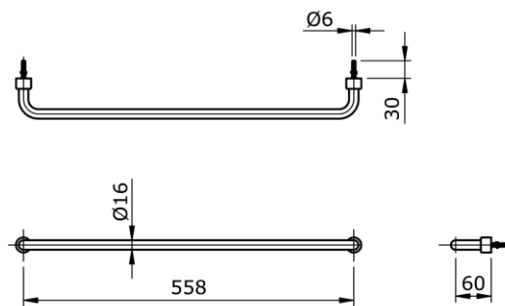

TOTO

Perfection by Design

Type No. : TX5A1
Description : Towel Bar
Length : 558mm x 60mm

Technical Specification :

Copyright © W. ATELIER SDN. BHD., All rights reserved.

All photos and specification in this brochure are only for illustration and do not necessarily represent the final standard specification. Manufacturer reserve the rights to make further improvements and changes, where appropriate during design development. Therefore, they shall not form part of an offer or contract.