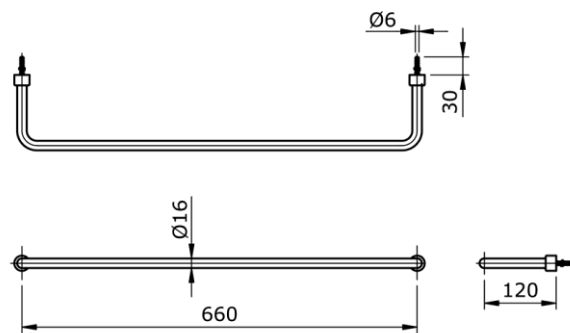

TOTO

Perfection by Design

Type No. : TX5B
Description : Towel Bar
Length : 660mm x
120mm

Technical Specification :

Copyright © W. ATELIER SDN. BHD., All rights reserved.

All photos and specification in this brochure are only for illustration and do not necessarily represent the final standard specification. Manufacturer reserve the rights to make further improvements and changes, where appropriate during design development. Therefore, they shall not form part of an offer or contract.