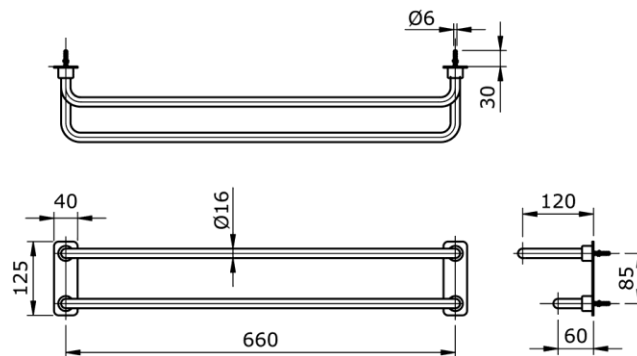

TOTO

Perfection by Design

Type No. : TX5W
Description : Double Towel Bar
Length : 660mm x
120mm

Technical Specification :

Copyright © W. ATELIER SDN. BHD., All rights reserved.

All photos and specification in this brochure are only for illustration and do not necessarily represent the final standard specification. Manufacturer reserve the rights to make further improvements and changes, where appropriate during design development. Therefore, they shall not form part of an offer or contract.