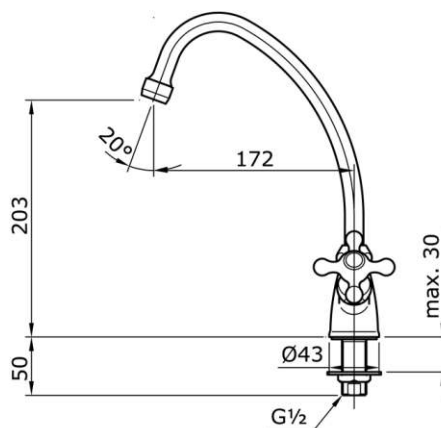

TOTO

Perfection by Design

Type No. : TX603KCS
Description : Kitchen Faucet (Cold Only)

Technical Specification :

Copyright © W. ATELIER SDN. BHD., All rights reserved.

All photos and specification in this brochure are only for illustration and do not necessarily represent the final standard specification. Manufacturer reserve the rights to make further improvements and changes, where appropriate during design development. Therefore, they shall not form part of an offer or contract.