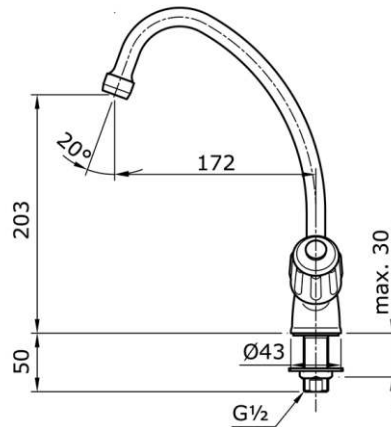

TOTO

Perfection by Design

Type No. : TX603KM
Description : Kitchen Faucet (Cold Only)

Technical Specification :

Copyright © W. ATELIER SDN. BHD., All rights reserved.

All photos and specification in this brochure are only for illustration and do not necessarily represent the final standard specification. Manufacturer reserve the rights to make further improvements and changes, where appropriate during design development. Therefore, they shall not form part of an offer or contract.