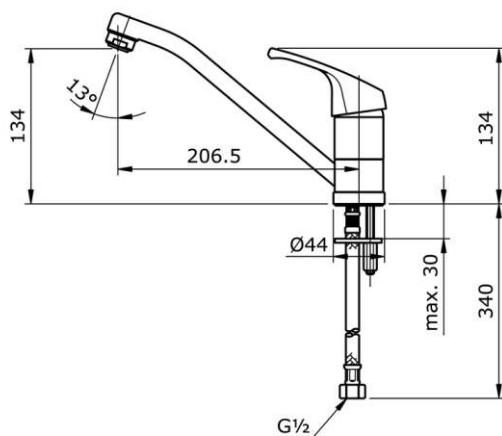

TOTO

Perfection by Design

Type No. : TX604KDN
Description : Single Lever Kitchen
Faucet

Technical Specification :

Copyright © W. ATELIER SDN. BHD., All rights reserved.

All photos and specification in this brochure are only for illustration and do not necessarily represent the final standard specification. Manufacturer reserve the rights to make further improvements and changes, where appropriate during design development. Therefore, they shall not form part of an offer or contract.