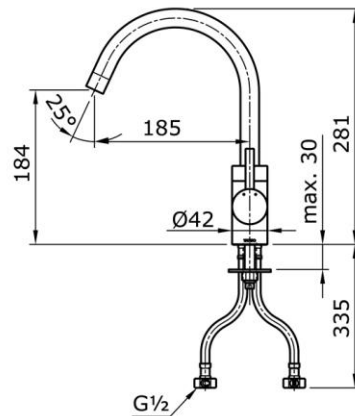

TOTO

Perfection by Design

Type No. : TX605KESBR
Description : Single Lever Kitchen
Faucet

Technical Specification :

Copyright © W. ATELIER SDN. BHD., All rights reserved.

All photos and specification in this brochure are only for illustration and do not necessarily represent the final standard specification. Manufacturer reserve the rights to make further improvements and changes, where appropriate during design development. Therefore, they shall not form part of an offer or contract.