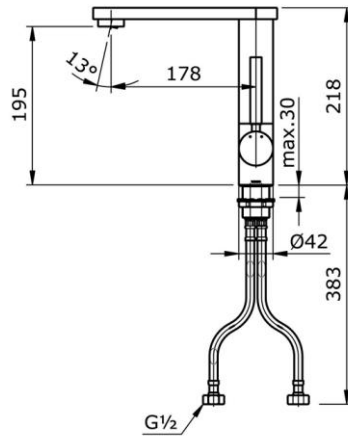

TOTO

Perfection by Design

Type No. : TX605KMBR
Description : Single Lever Kitchen
Faucet

Technical Specification :

Copyright © W. ATELIER SDN. BHD., All rights reserved.

All photos and specification in this brochure are only for illustration and do not necessarily represent the final standard specification. Manufacturer reserve the rights to make further improvements and changes, where appropriate during design development. Therefore, they shall not form part of an offer or contract.