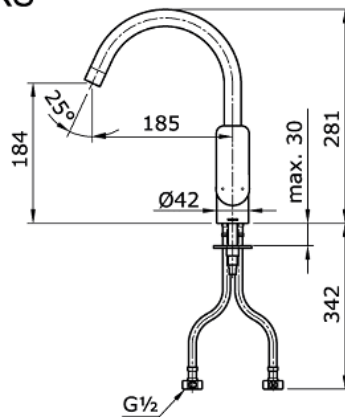

TOTO

Perfection by Design

Type No. : TX605KRS
Description : Single Lever Kitchen
Faucet

Technical Specification :

TX605KRS

Copyright © W. ATELIER SDN. BHD., All rights reserved.

All photos and specification in this brochure are only for illustration and do not necessarily represent the final standard specification. Manufacturer reserve the rights to make further improvements and changes, where appropriate during design development. Therefore, they shall not form part of an offer or contract.