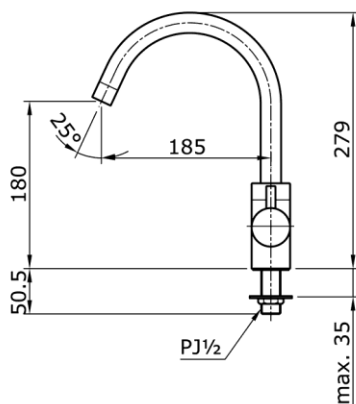

Copyright © W. ATELIER SDN. BHD., All rights reserved.

All photos and specification in this brochure are only for illustration and do not necessarily represent the final standard specification. Manufacturer reserve the rights to make further improvements and changes, where appropriate during design development. Therefore, they shall not form part of an offer or contract.