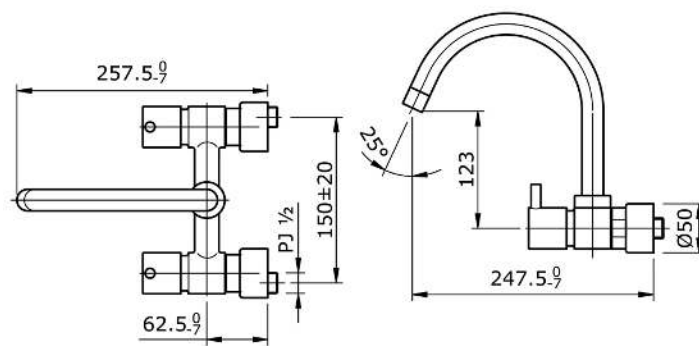

Technical Specification :

Copyright © W. ATELIER SDN. BHD., All rights reserved.

All photos and specification in this brochure are only for illustration and do not necessarily represent the final standard specification. Manufacturer reserve the rights to make further improvements and changes, where appropriate during design development. Therefore, they shall not form part of an offer or contract.