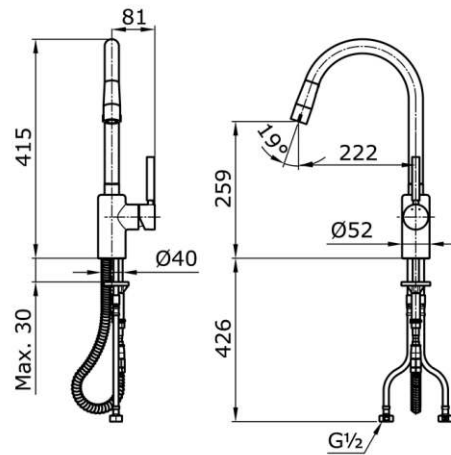

TOTO

Perfection by Design

Type No. : TX608KNBR
Description : Single Lever Kitchen
Faucet with Pull Out
Spray

Technical Specification :

Copyright © W. ATELIER SDN. BHD., All rights reserved.

All photos and specification in this brochure are only for illustration and do not necessarily represent the final standard specification. Manufacturer reserve the rights to make further improvements and changes, where appropriate during design development. Therefore, they shall not form part of an offer or contract.